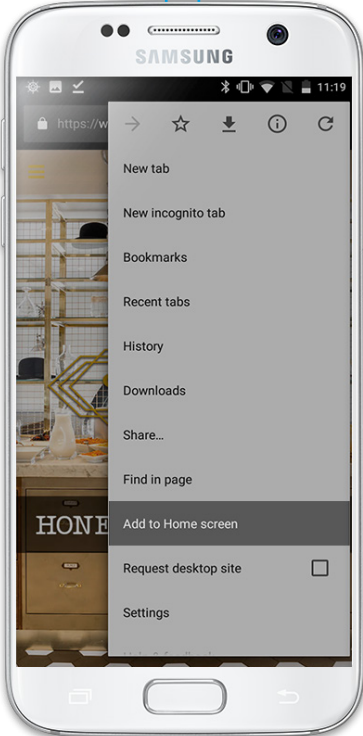

HOW TO ADD PROGRESSIVE WEB APP TO YOUR HOME SCREEN

(on Android devices with **prompt enabled**)

OPEN PROGRESSIVE WEB APP LINK

TAP 'ADD' ON THE PROMPT POPUP

PWA ICON IS NOW ADDED TO HOME SCREEN

TAP ICON ON HOME SCREEN TO OPEN PWA

HOW TO ADD PROGRESSIVE WEB APP TO YOUR HOME SCREEN

(on Android devices with **prompt disabled**)

OPEN PROGRESSIVE WEB APP LINK

TAP ON BROWSER MENU AND 'ADD TO HOME SCREEN'

PWA ICON IS NOW ADDED TO HOME SCREEN

TAP ICON ON HOME SCREEN TO OPEN PWA