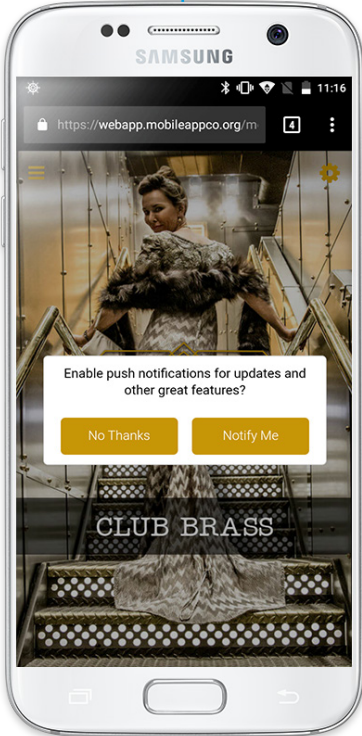

HOW TO ADD PROGRESSIVE WEB APP TO YOUR HOME SCREEN

(on Android devices with **prompt enabled**)

OPEN PROGRESSIVE WEB APP LINK

TAP 'ADD' ON THE PROMPT POPUP

PWA ICON IS NOW ADDED TO HOME SCREEN

TAP ICON ON HOME SCREEN TO OPEN PWA

HOW TO ADD PROGRESSIVE WEB APP TO YOUR HOME SCREEN

(on Android devices with **prompt disabled**)

OPEN PROGRESSIVE WEB APP LINK

TAP ON BROWSER MENU AND 'ADD TO HOME SCREEN'

PWA ICON IS NOW ADDED TO HOME SCREEN