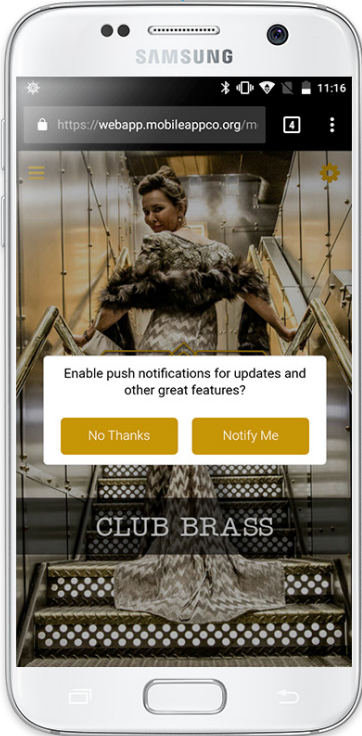

HOW TO ADD PROGRESSIVE WEB APP TO YOUR HOME SCREEN

(on Android devices with **prompt enabled**)

OPEN PROGRESSIVE WEB APP LINK

TAP 'ADD' ON THE PROMPT POPUP

PWA ICON IS NOW ADDED TO HOME SCREEN

TAP ICON ON HOME SCREEN TO OPEN PWA

HOW TO ADD PROGRESSIVE WEB APP TO YOUR HOME SCREEN

(on Android devices with **prompt disabled**)

OPEN PROGRESSIVE WEB APP LINK

TAP ON BROWSER MENU AND 'ADD TO HOME SCREEN'

PWA ICON IS NOW ADDED TO HOME SCREEN