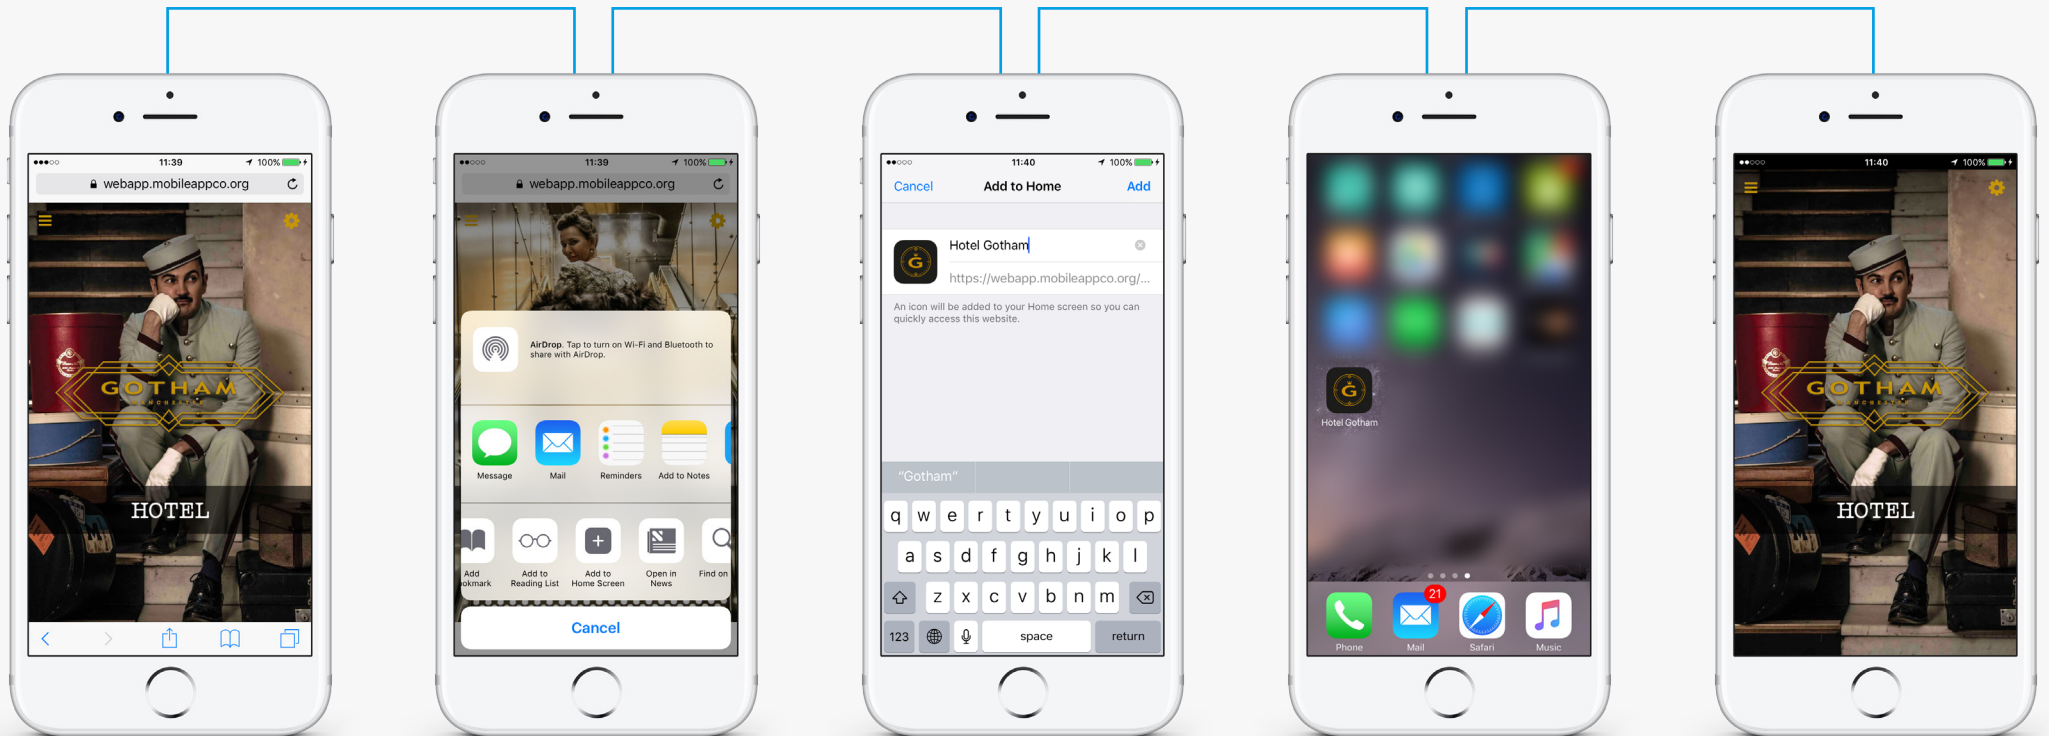

# HOW TO ADD PROGRESSIVE WEB APP TO YOUR HOME SCREEN

(on iOS Devices)

**OPEN PWA LINK ON YOUR iOS DEVICE**

**TAP SHARE AND SELECT 'ADD TO HOME SCREEN'**

**TAP 'ADD' TO SAVE HOME SCREEN ICON**

**PWA ICON IS NOW ADDED TO HOME SCREEN**

**TAP ICON ON HOME SCREEN TO OPEN PWA**